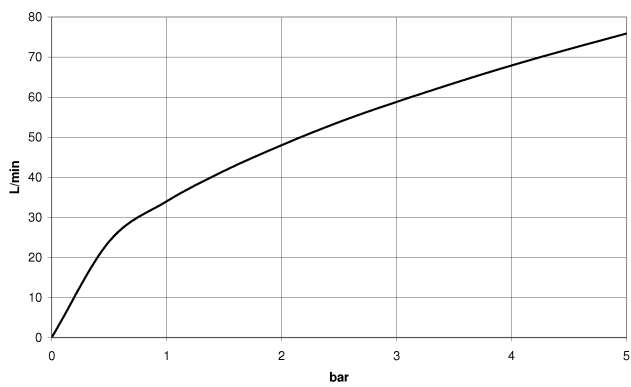

28 450 625

- 3/8" shower outlet
 - rosette Ø 55 mm
 - 1/2" connection
- Intrinsic protection against back flow.**

Intrinsic protection against back flow.

Fits: TARA, META

	Chrome	28 450 625-00
	Brushed Platinum	28 450 625-06
	Platinum	28 450 625-08
	Dark Chrome	28 450 625-19
	Light Gold	28 450 625-26
	Brushed Light Gold	28 450 625-27
	Brushed Durabronze (23kt Gold)	28 450 625-28
	Matte Black	28 450 625-33
	Brushed Bronze	28 450 625-42
	Brushed Champagne (22kt Gold)	28 450 625-46
	Champagne (22kt Gold)	28 450 625-47
	Brushed Chrome	28 450 625-93
	Brushed Dark Platinum	28 450 625-99

Required miscellaneous

Concealed adapter -

35 080 970-90
0010

28 450 625

mm [inches]

Flow rate chart

Codes & Standards

ASME
A112.18.1/CSA
B125.1