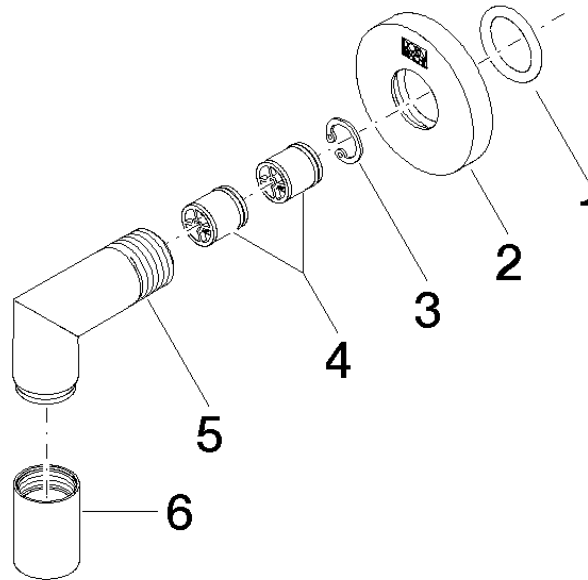

28 450 625

- 3/8" shower outlet
 - rosette Ø 55 mm
 - 1/2" connection
- Intrinsic protection against back flow.**

Intrinsic protection against back flow.

Fits: TARA, META

	Chrome	28 450 625-00
	Brushed Platinum	28 450 625-06
	Platinum	28 450 625-08
	Dark Chrome	28 450 625-19
	Light Gold	28 450 625-26
	Brushed Light Gold	28 450 625-27
	Brushed Durabronze (23kt Gold)	28 450 625-28
	Matte Black	28 450 625-33
	Brushed Bronze	28 450 625-42
	Brushed Champagne (22kt Gold)	28 450 625-46
	Champagne (22kt Gold)	28 450 625-47
	Brushed Chrome	28 450 625-93
	Brushed Dark Platinum	28 450 625-99

Required miscellaneous

Concealed adapter -

35 080 970-90
0010

28 450 625

mm [inches]

Flow rate chart

Codes & Standards

ASME
A112.18.1/CSA
B125.1

Wall elbow - Chrome

TARA

28 450 625

Certificates

IAPMO_4976 (5). WRAS_1811023. Belgaqua_21-381-27_7. ACS_20 ACC LY 739.

28 450 625

Spare parts list

No.	Item Number	Name	Quantity used	Delivery time
1	90 14 10 026 00 90	seal	1	2
2	09 27 22 503-00	rosette	1	10
3	09 16 01 014 90	ring	1	2
4	90 23 01 141 00 90	back-flow preventer	2	2
5	09 11 03 036-00	connection	1	10
6	90 21 02 069 00-00	cover	1	10